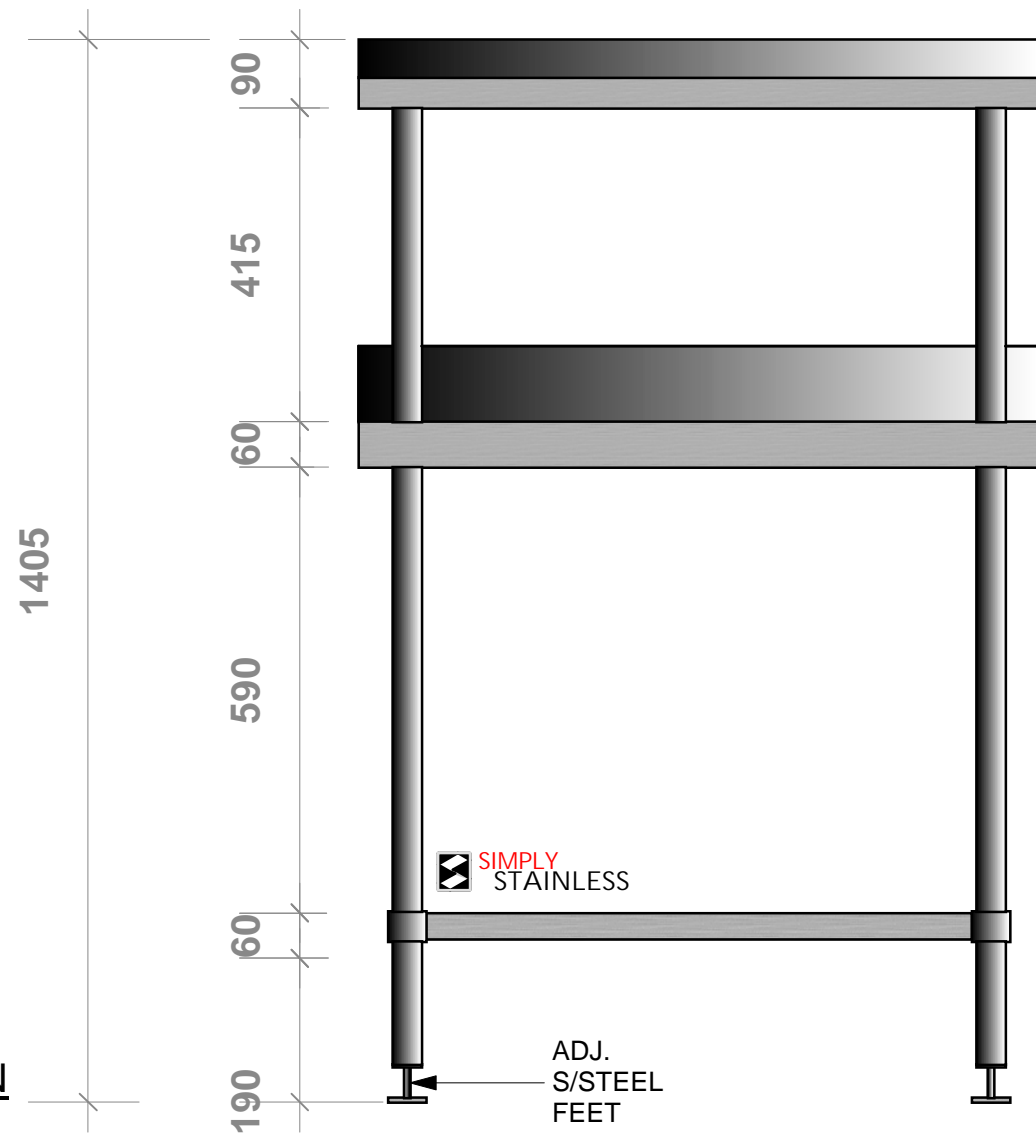

PLAN

FRONT ELEVATION

18-900

SIDE ELEVATION

18-6-900

**SIMPLY STAINLESS**  
www.simplystainless.com  
Modular sinks tables and shelving

**SIMPLY STAINLESS COPYRIGHT ©**  
This drawing is the property of SIMPLY STAINLESS trading as SIMPLY STAINLESS, and it may not be copied, reproduced or modified in whole or in part, without prior written permission of SIMPLY STAINLESS

**18-6-SALAMANDER BENCH**

CONSTRUCTION NOTES  
AS FOLLOWS OR AS SHOWN ON SECTION

- TOPS ----- 1.2mm STAINLESS STEEL
- CORE ----- 3.0mm ZINC ANNEAL.
- FRAME ---- Ø38mm STAINLESS STEEL TUBE
- U/ SHELF--- 1.2mm STAINLESS STEEL, WITH S/STEEL TUBE SUPPORT.
- FEET ----- Adj. DISC STAINLESS STEEL FEET