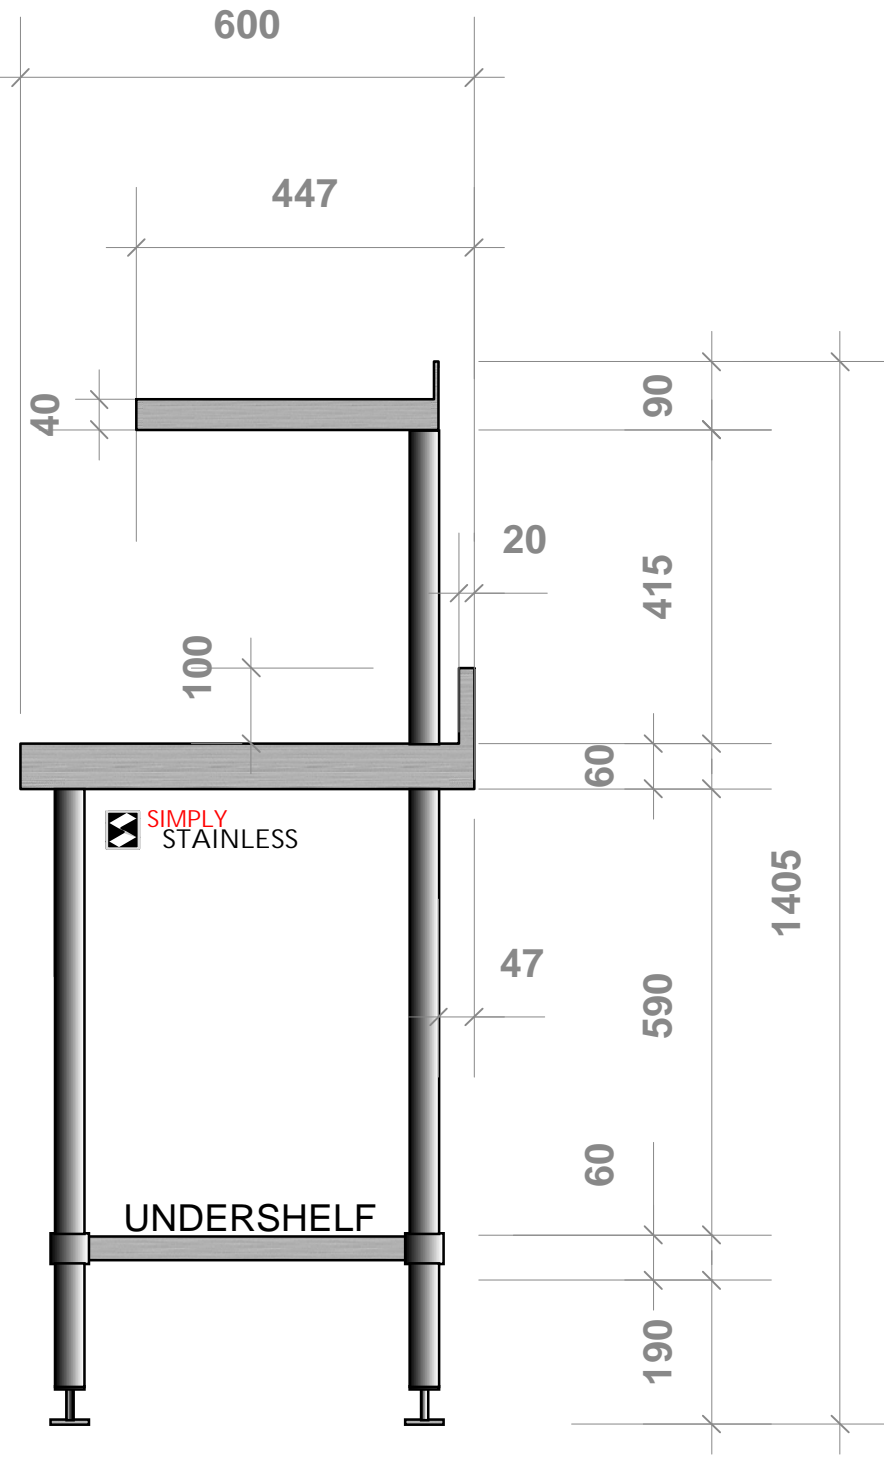

PLAN

FRONT ELEVATION

18-900

SIDE ELEVATION

18-6-900

**SIMPLY STAINLESS**  
www.simplystainless.com  
Modular sinks tables and shelving

**SIMPLY STAINLESS COPYRIGHT ©**  
This drawing is the property of SIMPLY STAINLESS trading as SIMPLY STAINLESS, and it may not be copied, reproduced or modified in whole or in part, without prior written permission of SIMPLY STAINLESS

**18-6-SALAMANDER BENCH**

CONSTRUCTION NOTES  
AS FOLLOWS OR AS SHOWN ON SECTION

- TOPS ----- 1.2mm STAINLESS STEEL
- CORE ----- 3.0mm ZINC ANNEAL.
- FRAME ---- Ø38mm STAINLESS STEEL TUBE
- U/ SHELF--- 1.2mm STAINLESS STEEL, WITH S/STEEL TUBE SUPPORT.
- FEET ----- Adj. DISC STAINLESS STEEL FEET