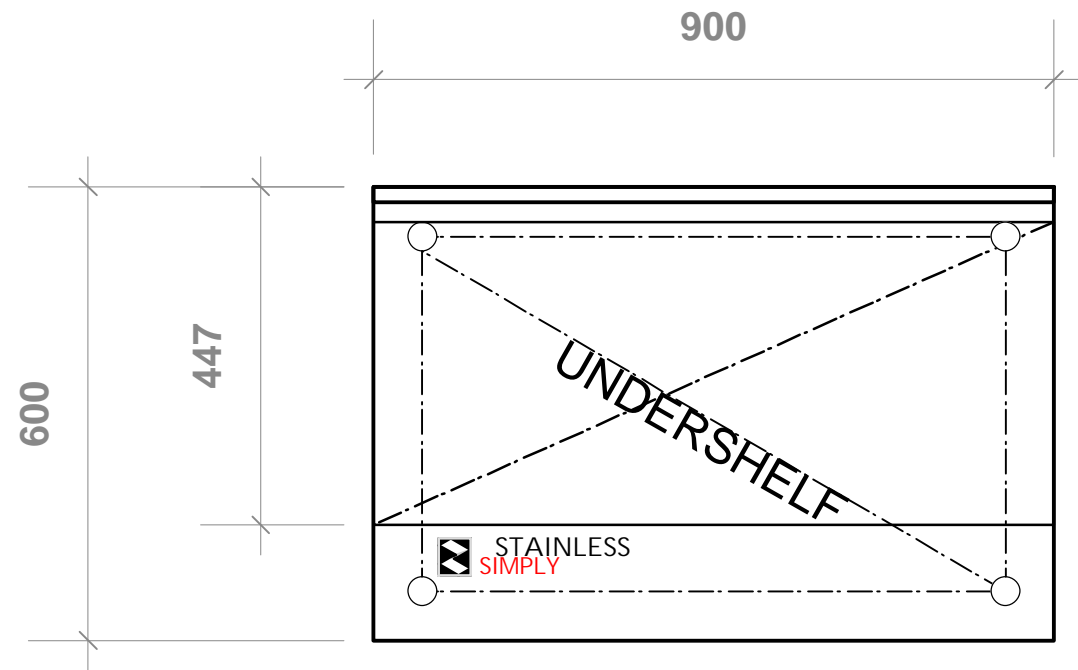

PLAN

FRONT ELEVATION

18-900

SIDE ELEVATION

18-6-900

**SIMPLY STAINLESS**  
www.simplystainless.com  
Modular sinks tables and shelving

**SIMPLY STAINLESS COPYRIGHT ©**  
This drawing is the property of SIMPLY STAINLESS trading as SIMPLY STAINLESS, and it may not be copied, reproduced or modified in whole or in part, without prior written permission of SIMPLY STAINLESS

**18-6-SALAMANDER BENCH**

CONSTRUCTION NOTES  
AS FOLLOWS OR AS SHOWN ON SECTION

- TOPS ----- 1.2mm STAINLESS STEEL
- CORE ----- 3.0mm ZINC ANNEAL.
- FRAME ---- Ø38mm STAINLESS STEEL TUBE
- U/ SHELF--- 1.2mm STAINLESS STEEL, WITH S/STEEL TUBE SUPPORT.
- FEET ----- Adj. DISC STAINLESS STEEL FEET