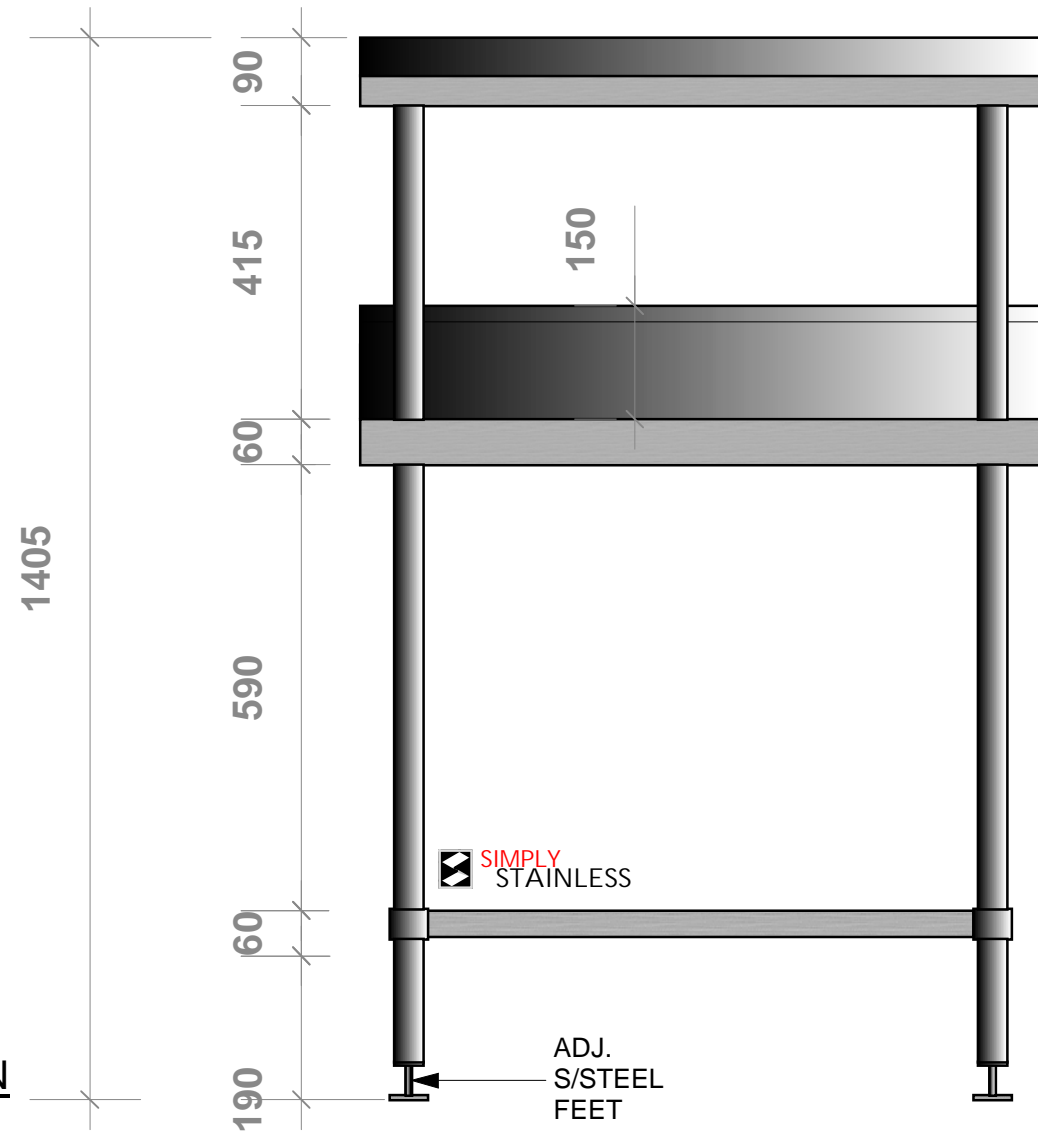

MVO Services
5/85 Beach Road
Hervey Bay QLD 4655
Ph (07) 4194 0722

Your requested document is included below

PLAN

FRONT ELEVATION

18-900

SIDE ELEVATION

18-7-900

SIMPLY STAINLESS
www.simplystainless.com
Modular sinks tables and shelving

18-7-SALAMANDER BENCH

CONSTRUCTION NOTES
AS FOLLOWS OR AS SHOWN ON SECTION

TOPS ----- 1.2mm STAINLESS STEEL
 CORE ----- 3.0mm ZINC ANNEAL
 FRAME ---- Ø38mm STAINLESS STEEL TUBE
 U/ SHELF--- 1.2mm STAINLESS STEEL,
 WITH S/STEEL TUBE SUPPORT.