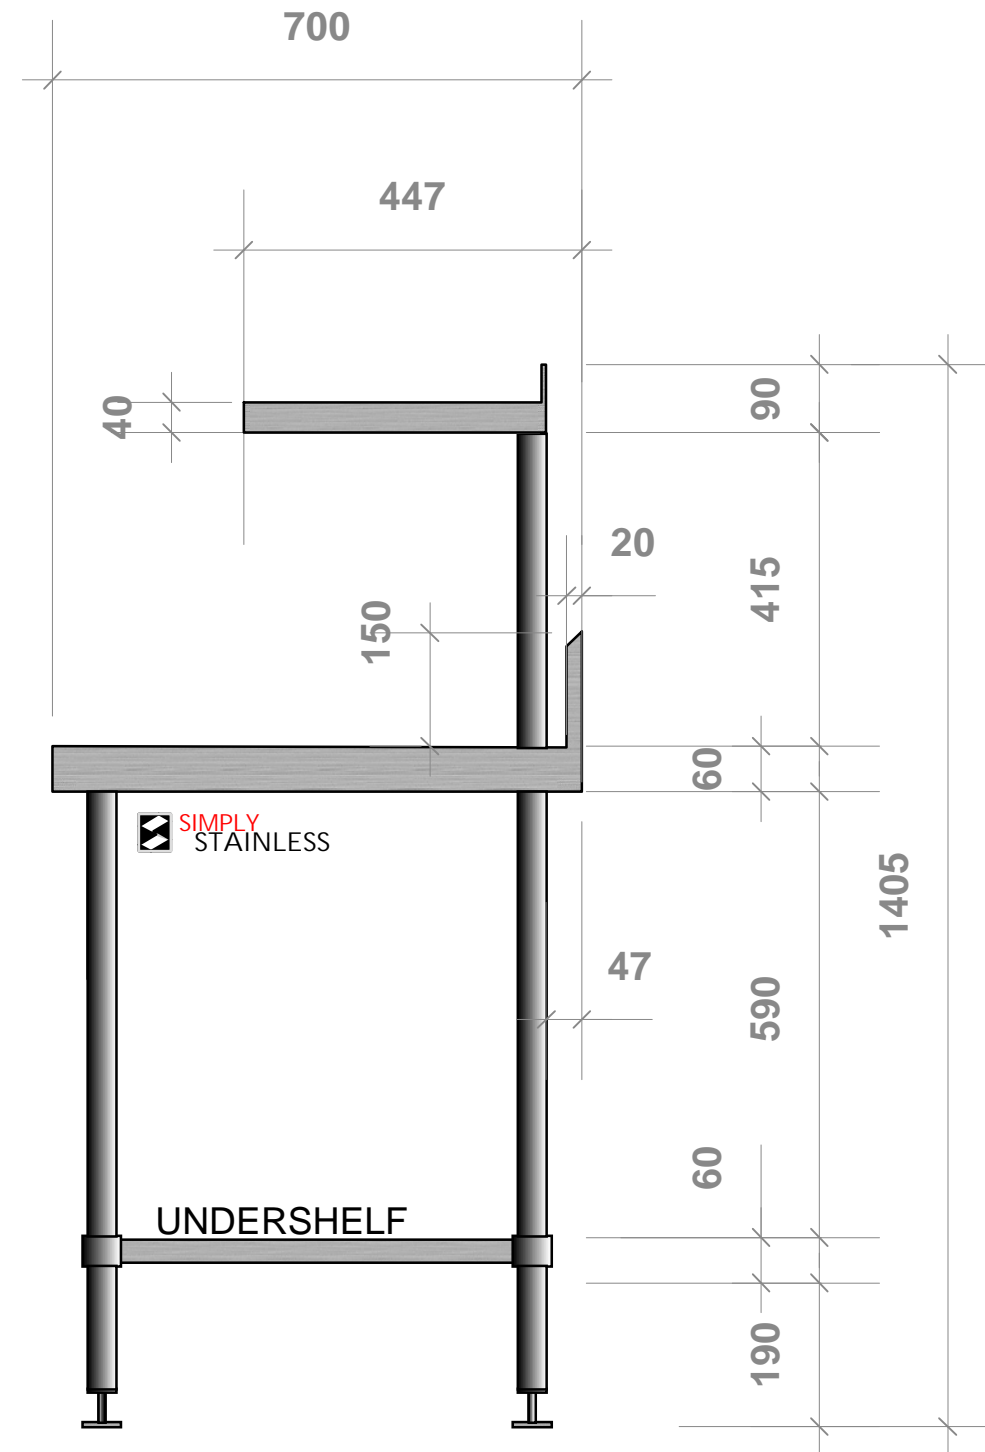

MVO Services
5/85 Beach Road
Hervey Bay QLD 4655
Ph (07) 4194 0722

Your requested document is included below

PLAN

FRONT ELEVATION

18-900

SIDE ELEVATION

18-7-900

SIMPLY STAINLESS
www.simplystainless.com
Modular sinks tables and shelving

18-7-SALAMANDER BENCH

CONSTRUCTION NOTES
AS FOLLOWS OR AS SHOWN ON SECTION

TOPS ----- 1.2mm STAINLESS STEEL
 CORE ----- 3.0mm ZINC ANNEAL
 FRAME ---- Ø38mm STAINLESS STEEL TUBE
 U/ SHELF--- 1.2mm STAINLESS STEEL,
 WITH S/STEEL TUBE SUPPORT.