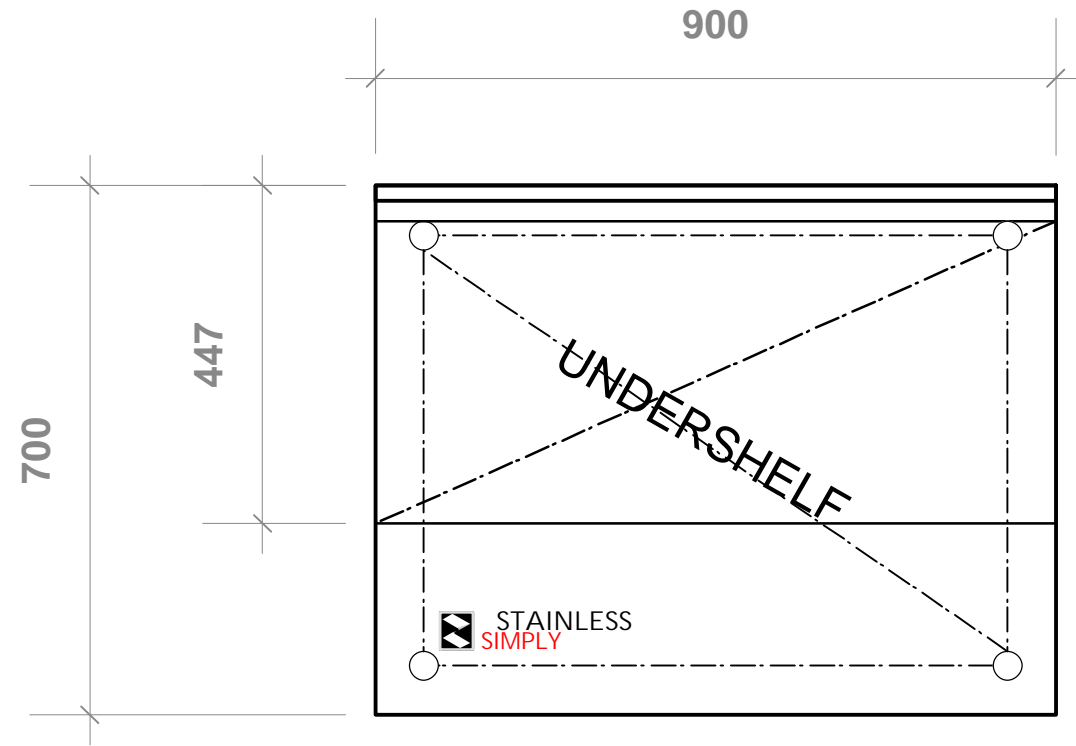

PLAN

18-900

18-7-900

SIMPLY STAINLESS
www.simplystainless.com
Modular sinks tables and shelving

SIMPLY STAINLESS COPYRIGHT ©
This drawing is the property of SIMPLY STAINLESS trading as SIMPLY STAINLESS, and it may not be copied, reproduced or modified in whole or in part, without prior written permission of SIMPLY STAINLESS

18-7-SALAMANDER BENCH

CONSTRUCTION NOTES
AS FOLLOWS OR AS SHOWN ON SECTION

TOPS ----- 1.2mm STAINLESS STEEL
CORE ----- 3.0mm ZINC ANNEAL
FRAME ---- Ø38mm STAINLESS STEEL TUBE
U/ SHELF--- 1.2mm STAINLESS STEEL,
WITH S/STEEL TUBE SUPPORT.