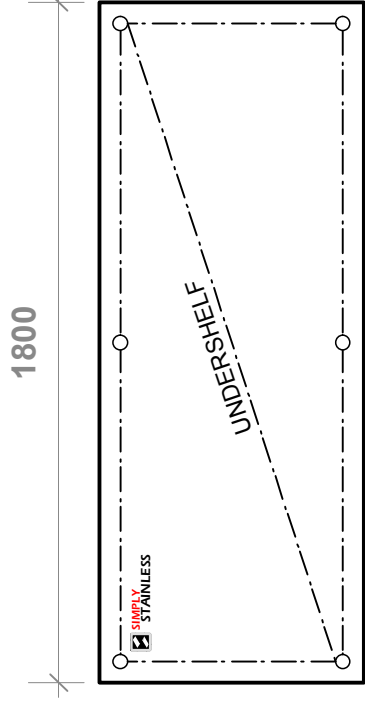

PLANS

FRONT ELEVATIONS

01-7-0600

01-7-0900

01-7-1200

01-7-1500

FRONT ELEVATIONS

01-7-1800

01-7-2400

SIDE ELEVATION

[01-7-0600](#)

[01-7-0900](#)

[01-7-1200](#)

[01-7-1500](#)

[01-7-1800](#)

[01-7-2400](#)

CONSTRUCTION NOTES
 AS FOLLOWS OR AS SHOWN ON SECTION

TOPS ----- 1.2mm STAINLESS STEEL
 CORE ----- 3.0mm ZINC ANNEAL
 FRAME ---- Ø38mm STAINLESS STEEL TUBE
 U/ SHELF --- 1.2mm STAINLESS STEEL
 WITH S/STEEL TUBE SUPPORT.
 FEET ----- Adj. DISC STAINLESS STEEL FEET