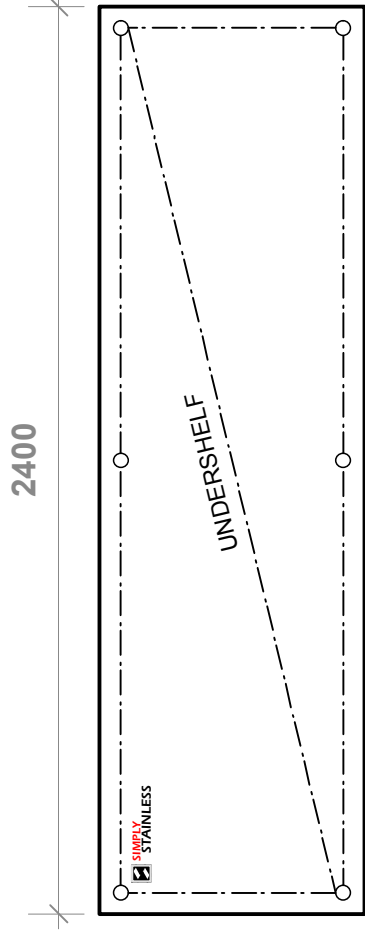

PLANS

FRONT ELEVATIONS

01-7-0600

01-7-0900

01-7-1200

01-7-1500

FRONT ELEVATIONS

01-7-1800

01-7-2400

SIDE ELEVATION

[01-7-0600](#)

[01-7-0900](#)

[01-7-1200](#)

[01-7-1500](#)

[01-7-1800](#)

[01-7-2400](#)

CONSTRUCTION NOTES
 AS FOLLOWS OR AS SHOWN ON SECTION

TOPS ----- 1.2mm STAINLESS STEEL
 CORE ----- 3.0mm ZINC ANNEAL
 FRAME ---- Ø38mm STAINLESS STEEL TUBE
 U/ SHELF --- 1.2mm STAINLESS STEEL
 WITH S/STEEL TUBE SUPPORT.
 FEET ----- Adj. DISC STAINLESS STEEL FEET