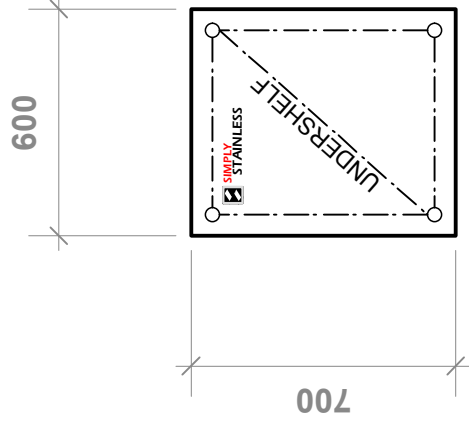

PLANS

01-7-0600

01-7-0900

01-7-1200

01-7-1500

01-7-1800

01-7-2400

[01-7-0600](#)

[01-7-0900](#)

[01-7-1200](#)

[01-7-1500](#)

[01-7-1800](#)

[01-7-2400](#)

  www.simplystainless.com Modular sinks tables and shelving	SIMPLY STAINLESS COPYRIGHT © This drawing is the property of SIMPLY STAINLESS trading as SIMPLY STAINLESS, and it may not be copied, reproduced or modified in whole or in part, without prior written permission of SIMPLY STAINLESS
	01-7- WORK BENCH

CONSTRUCTION NOTES
AS FOLLOWS OR AS SHOWN ON SECTION

TOPS ----- 1.2mm STAINLESS STEEL
CORE ----- 3.0mm ZINC ANNEAL
FRAME ---- Ø38mm STAINLESS STEEL TUBE
U/ SHELF --- 1.2mm STAINLESS STEEL
WITH S/STEEL TUBE SUPPORT.
FEET ----- Adj. DISC STAINLESS STEEL FEET