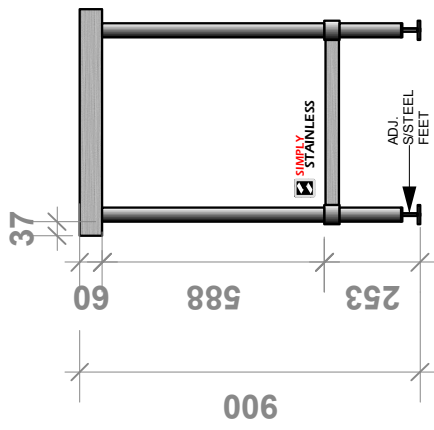

PLANS

FRONT ELEVATIONS

01-7-0600

01-7-0900

01-7-1200

01-7-1500

FRONT ELEVATIONS

01-7-1800

CONSTRUCTION NOTES
 AS FOLLOWS OR AS SHOWN ON SECTION

TOPS ----- 1.2mm STAINLESS STEEL
 CORE ----- 3.0mm ZINC ANNEAL
 FRAME ---- Ø38mm STAINLESS STEEL TUBE
 U/ SHELF --- 1.2mm STAINLESS STEEL
 WITH S/STEEL TUBE SUPPORT.
 FEET ----- Adj. DISC STAINLESS STEEL FEET