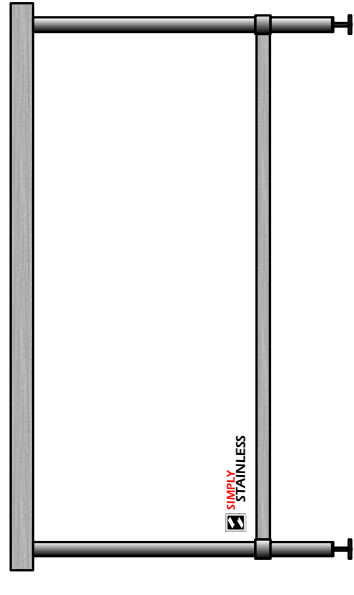

PLANS

FRONT ELEVATIONS

01-7-0600

01-7-0900

01-7-1200

01-7-1500

FRONT ELEVATIONS

01-7-1800

01-7-2400

SIDE ELEVATION

[01-7-0600](#)

[01-7-0900](#)

[01-7-1200](#)

[01-7-1500](#)

[01-7-1800](#)

[01-7-2400](#)

CONSTRUCTION NOTES
 AS FOLLOWS OR AS SHOWN ON SECTION

TOPS ----- 1.2mm STAINLESS STEEL
 CORE ----- 3.0mm ZINC ANNEAL
 FRAME ---- Ø38mm STAINLESS STEEL TUBE
 U/ SHELF --- 1.2mm STAINLESS STEEL
 WITH S/STEEL TUBE SUPPORT.
 FEET ----- Adj. DISC STAINLESS STEEL FEET