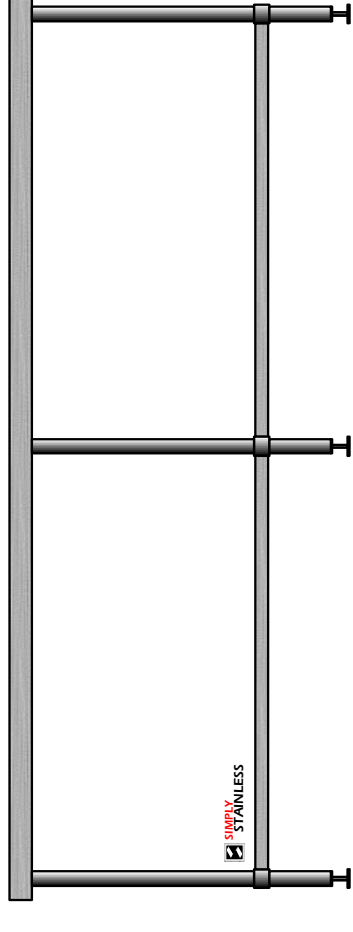

PLANS

FRONT ELEVATIONS

01-7-0600

01-7-0900

01-7-1200

01-7-1500

FRONT ELEVATIONS

01-7-1800

01-7-2400

SIDE ELEVATION

[01-7-0600](#)

[01-7-0900](#)

[01-7-1200](#)

[01-7-1500](#)

[01-7-1800](#)

[01-7-2400](#)

CONSTRUCTION NOTES
 AS FOLLOWS OR AS SHOWN ON SECTION

TOPS ----- 1.2mm STAINLESS STEEL
 CORE ----- 3.0mm ZINC ANNEAL
 FRAME ---- Ø38mm STAINLESS STEEL TUBE
 U/ SHELF --- 1.2mm STAINLESS STEEL
 WITH S/STEEL TUBE SUPPORT.
 FEET ----- Adj. DISC STAINLESS STEEL FEET