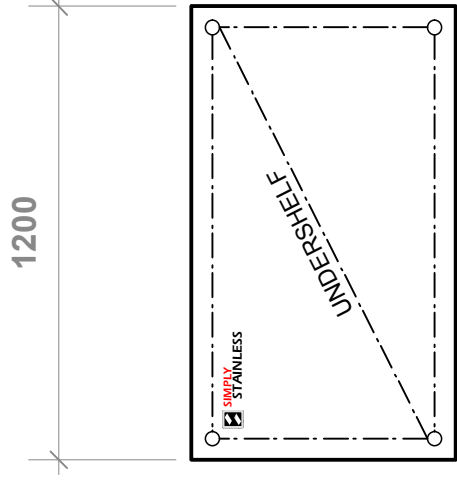

PLANS

FRONT ELEVATIONS

01-7-0600

01-7-0900

01-7-1200

01-7-1500

FRONT ELEVATIONS

01-7-1800

CONSTRUCTION NOTES
 AS FOLLOWS OR AS SHOWN ON SECTION

TOPS ----- 1.2mm STAINLESS STEEL
 CORE ----- 3.0mm ZINC ANNEAL
 FRAME ---- Ø38mm STAINLESS STEEL TUBE
 U/ SHELF --- 1.2mm STAINLESS STEEL
 WITH S/STEEL TUBE SUPPORT.
 FEET ----- Adj. DISC STAINLESS STEEL FEET