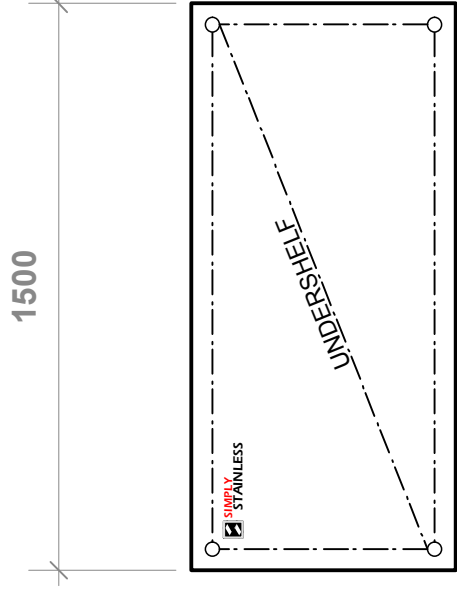

PLANS

FRONT ELEVATIONS

01-7-0600

01-7-0900

01-7-1200

01-7-1500

FRONT ELEVATIONS

01-7-1800

CONSTRUCTION NOTES
 AS FOLLOWS OR AS SHOWN ON SECTION

TOPS ----- 1.2mm STAINLESS STEEL
 CORE ----- 3.0mm ZINC ANNEAL
 FRAME ---- Ø38mm STAINLESS STEEL TUBE
 U/ SHELF --- 1.2mm STAINLESS STEEL
 WITH S/STEEL TUBE SUPPORT.
 FEET ----- Adj. DISC STAINLESS STEEL FEET