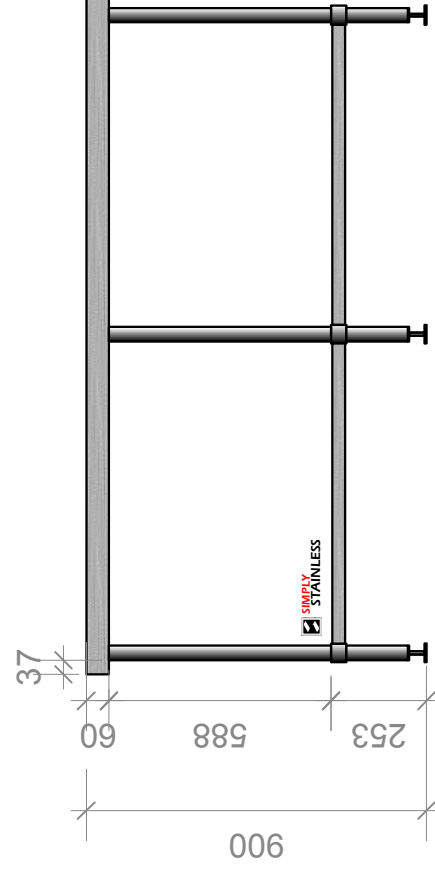

PLANS

FRONT ELEVATIONS

01-7-0600

01-7-0900

01-7-1200

01-7-1500

FRONT ELEVATIONS

01-7-1800

01-7-2400

SIDE ELEVATION

[01-7-0600](#)

[01-7-0900](#)

[01-7-1200](#)

[01-7-1500](#)

[01-7-1800](#)

[01-7-2400](#)

CONSTRUCTION NOTES
 AS FOLLOWS OR AS SHOWN ON SECTION

TOPS ----- 1.2mm STAINLESS STEEL
 CORE ----- 3.0mm ZINC ANNEAL
 FRAME ---- Ø38mm STAINLESS STEEL TUBE
 U/ SHELF --- 1.2mm STAINLESS STEEL
 WITH S/STEEL TUBE SUPPORT.
 FEET ----- Adj. DISC STAINLESS STEEL FEET