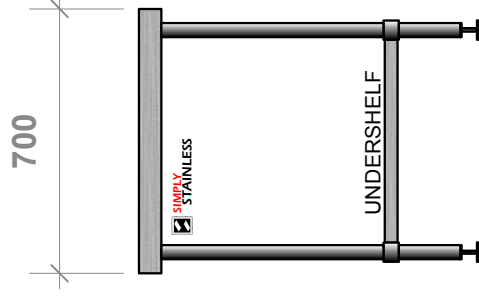

PLANS

FRONT ELEVATIONS

01-7-0600

01-7-0900

01-7-1200

01-7-1500

FRONT ELEVATIONS

01-7-1800

01-7-2400

SIDE ELEVATION

[01-7-0600](#)

[01-7-0900](#)

[01-7-1200](#)

[01-7-1500](#)

[01-7-1800](#)

[01-7-2400](#)

CONSTRUCTION NOTES
 AS FOLLOWS OR AS SHOWN ON SECTION

TOPS ----- 1.2mm STAINLESS STEEL
 CORE ----- 3.0mm ZINC ANNEAL
 FRAME ---- Ø38mm STAINLESS STEEL TUBE
 U/ SHELF --- 1.2mm STAINLESS STEEL
 WITH S/STEEL TUBE SUPPORT.
 FEET ----- Adj. DISC STAINLESS STEEL FEET