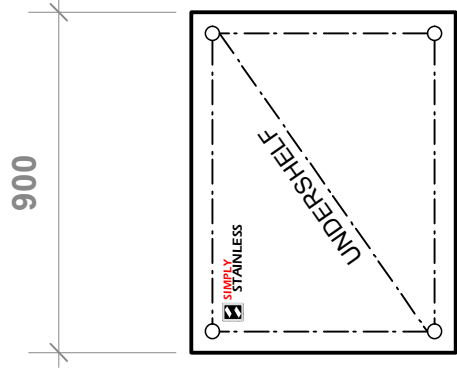

01-7-0600

01-7-0900

01-7-1200

01-7-1500

01-7-1800

01-7-2400

[01-7-0600](#)

[01-7-0900](#)

[01-7-1200](#)

[01-7-1500](#)

[01-7-1800](#)

[01-7-2400](#)

  www.simplystainless.com Modular sinks tables and shelving	SIMPLY STAINLESS COPYRIGHT © This drawing is the property of SIMPLY STAINLESS trading as SIMPLY STAINLESS, and it may not be copied, reproduced or modified in whole or in part, without prior written permission of SIMPLY STAINLESS
	01-7- WORK BENCH

CONSTRUCTION NOTES
AS FOLLOWS OR AS SHOWN ON SECTION

TOPS ----- 1.2mm STAINLESS STEEL
CORE ----- 3.0mm ZINC ANNEAL
FRAME ---- Ø38mm STAINLESS STEEL TUBE
U/ SHELF --- 1.2mm STAINLESS STEEL
WITH S/STEEL TUBE SUPPORT.
FEET ----- Adj. DISC STAINLESS STEEL FEET