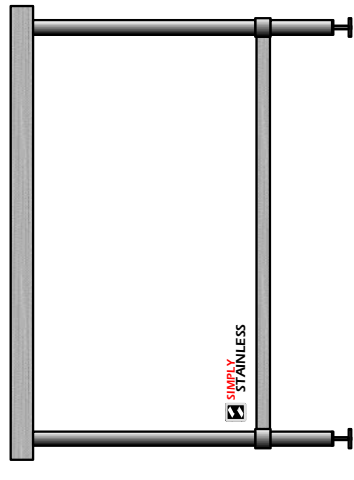

PLANS

FRONT ELEVATIONS

01-7-0600

01-7-0900

01-7-1200

01-7-1500

FRONT ELEVATIONS

01-7-1800

01-7-2400

SIDE ELEVATION

[01-7-0600](#)

[01-7-0900](#)

[01-7-1200](#)

[01-7-1500](#)

[01-7-1800](#)

[01-7-2400](#)

CONSTRUCTION NOTES
 AS FOLLOWS OR AS SHOWN ON SECTION

TOPS ----- 1.2mm STAINLESS STEEL
 CORE ----- 3.0mm ZINC ANNEAL
 FRAME ---- Ø38mm STAINLESS STEEL TUBE
 U/ SHELF --- 1.2mm STAINLESS STEEL
 WITH S/STEEL TUBE SUPPORT.
 FEET ----- Adj. DISC STAINLESS STEEL FEET